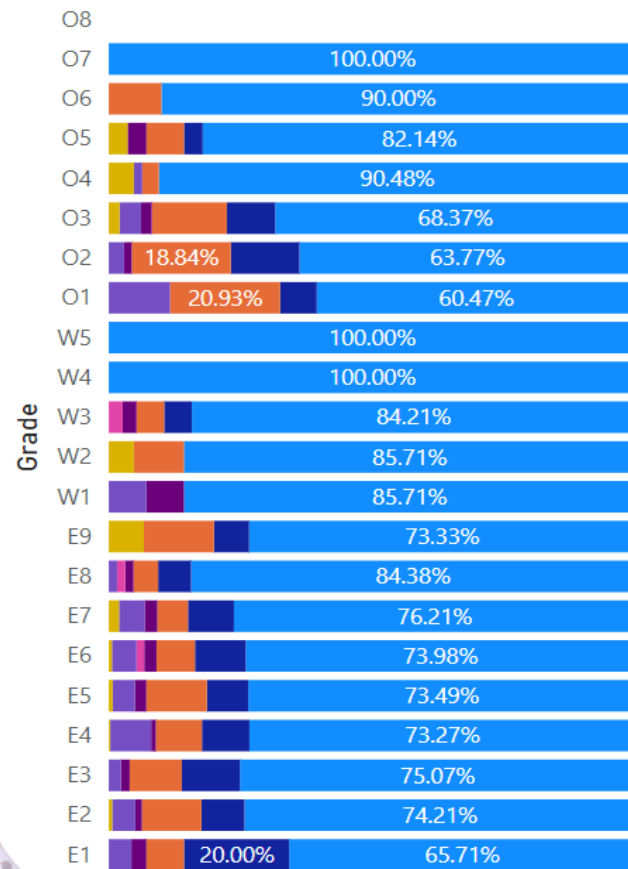

Army Guard by Grade and Race