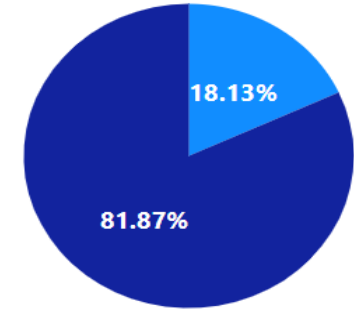

Ethnicity

● Hispanic ● Non-Hispanic

Ethnicity	Total Air Guard
Hispanic	207
Non-Hispanic	935
Total	1,142

NVNG Overall

Army

Air