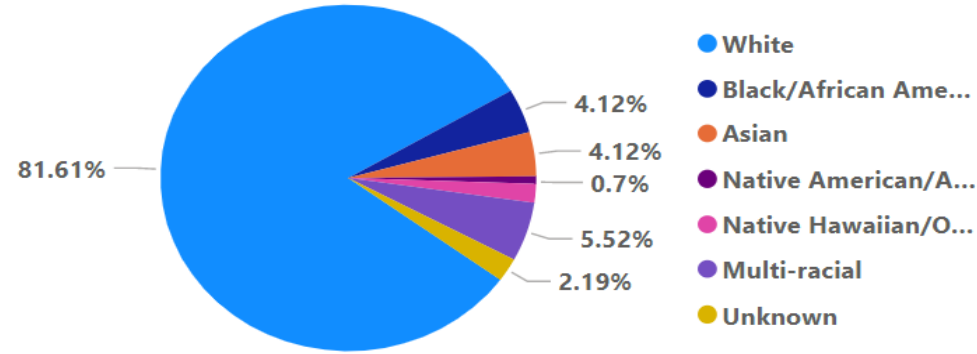

Rank and Gender

Gender by Enlistment Type

Gender

● Air Females ● Air Males

Gender	Total Air Guard
Female	303
Male	839
Total	1,142

Race

Race	Total Air Guard
White	932
Black/African American	47
Asian	47
Native American/Alaskan Native	8
Native Hawaiian/Other Pacific Islander	20
Total	1,142