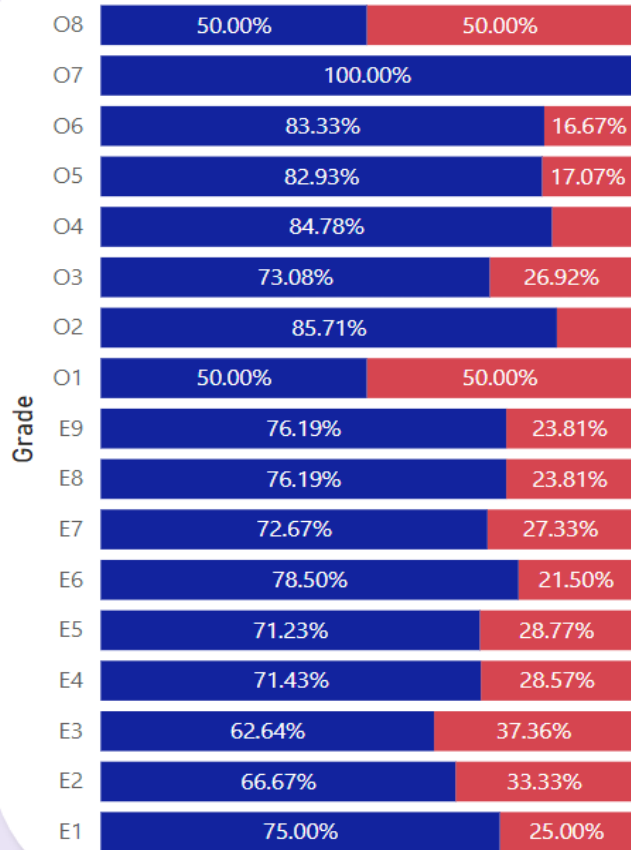

Nevada National Guard - Rank and Ethnicity

Refreshed as of: 1/18/2024

Race/Ethnicity Rollup

Race by Enlistment Type

Race by Grade

Rank and Gender

Gender by Enlistment Type

Air Guard by Grade and Race

Refreshed as of: 1/18/2024

Race/Ethnicity Rollup

Race by Enlistment Type

Race by Grade

Rank and Gender

Gender by Enlistment Type

Air Guard - Rank and Gender

Army Guard - Rank and Gender

Total NVNG - Rank and Gender

● Male ● Female

Nevada National Guard - Overall Demographics

Race/Ethnicity Rollup

Race by Enlistment Type

Race by Grade

Rank and Gender

Gender by Enlistment Type