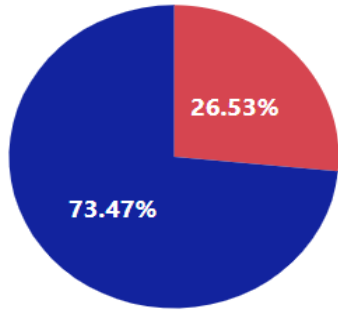

Nevada National Guard - Air Demographics

Refreshed as of: 1/18/2024

Race/Ethnicity Rollup

Race by Enlistment Type

Race by Grade

Rank and Gender

Gender by Enlistment Type

Gender

● Air Females ● Air Males

Gender	Total Air Guard
Female	303
Male	839
Total	1,142