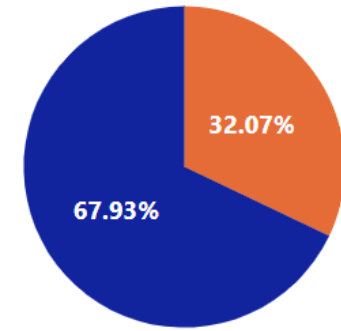

Ethnicity

● Hispanic ● Non-Hispanic

Ethnicity	Total NVNG
Hispanic	1,261
Non-Hispanic	3,168
Total	4,429

NVNG Overall

Army

Air