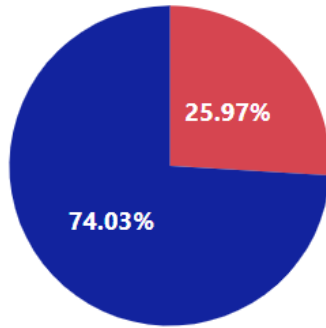

SJDEC Meeting – 16 February 2023

Nevada National Guard - Overall Demographics

Refreshed as of: 1/18/2024

Race/Ethnicity Rollup

Race by Enlistment Type

Race by Grade

Rank and Gender

Gender by Enlistment Type

Gender

● Female ● Male

Gender	Total NVNG
Female	1,150
Male	3,279
Total	4,429

Race

Race	Total NVNG
White	3,371
Black/African American	338
Asian	354
Native American/Alaskan Native	60
Native Hawaiian/Other Pacific Islander	27
Total	4,429