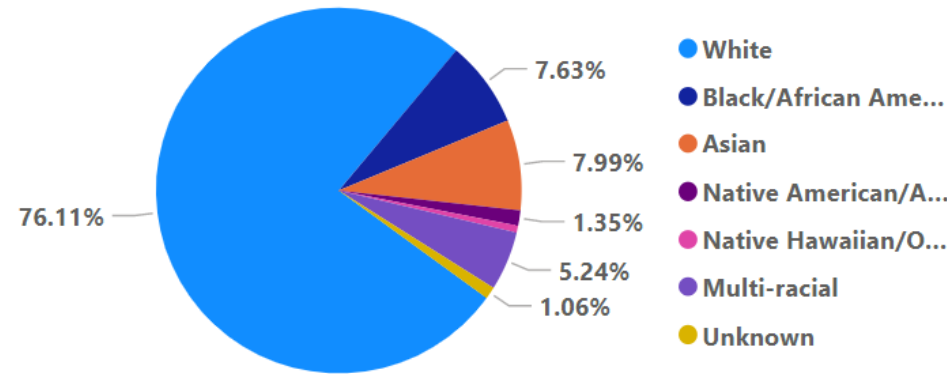

SJDEC Meeting – 16 February 2023

Nevada National Guard - Overall Demographics

Refreshed as of: 1/18/2024

Race/Ethnicity Rollup

Race by Enlistment Type

Race by Grade

Rank and Gender

Gender by Enlistment Type

Gender

● Female ● Male

Gender	Total NVNG
Female	1,150
Male	3,279
Total	4,429

Race

Race	Total NVNG
White	3,371
Black/African American	338
Asian	354
Native American/Alaskan Native	60
Native Hawaiian/Other Pacific Islander	27
Total	4,429