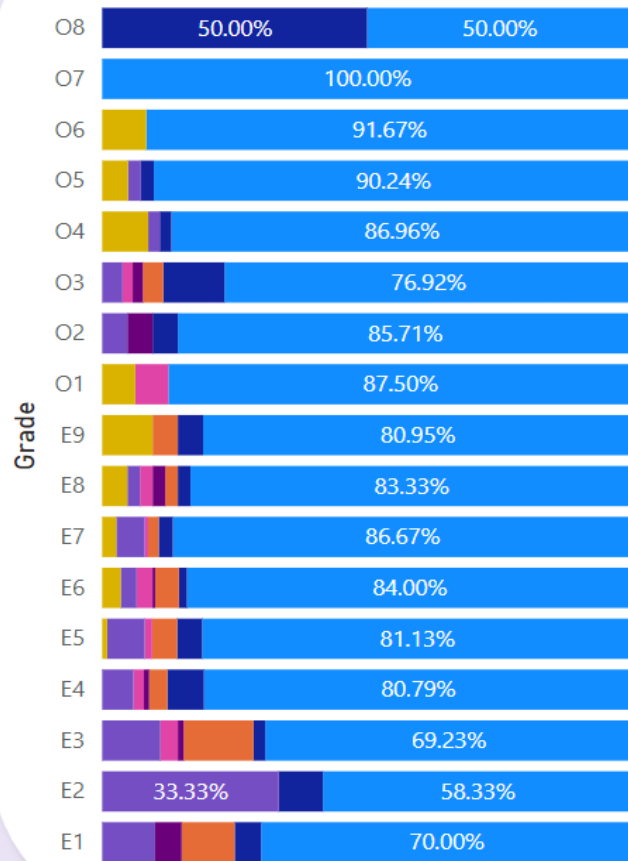

Race	Total Air Guard	Total Air %	Total Army Guard	Total Army %	Total NVNG
White	162	34.7%	305	65.3%	467
Black/African American	10	29.4%	24	70.6%	34
Asian	2	4.3%	45	95.7%	47
Native American/Alaskan Native	2	25.0%	6	75.0%	8
Native Hawaiian/Other Pacific Islander	2	66.7%	1	33.3%	3
Multi-racial	5	27.8%	13	72.2%	18
Unknown	8	53.3%	7	46.7%	15
Total	191	32.3%	401	67.7%	592

Nevada National Guard - Rank and Ethnicity

Refreshed as of: 1/18/2024

Race/Ethnicity Rollup

Race by Enlistment Type

Race by Grade

Rank and Gender

Gender by Enlistment Type

Air Guard by Grade and Race

Refreshed as of: 1/18/2024

Race/Ethnicity Rollup

Race by Enlistment Type

Race by Grade

Rank and Gender

Gender by Enlistment Type

Air Guard - Rank and Gender

Army Guard - Rank and Gender