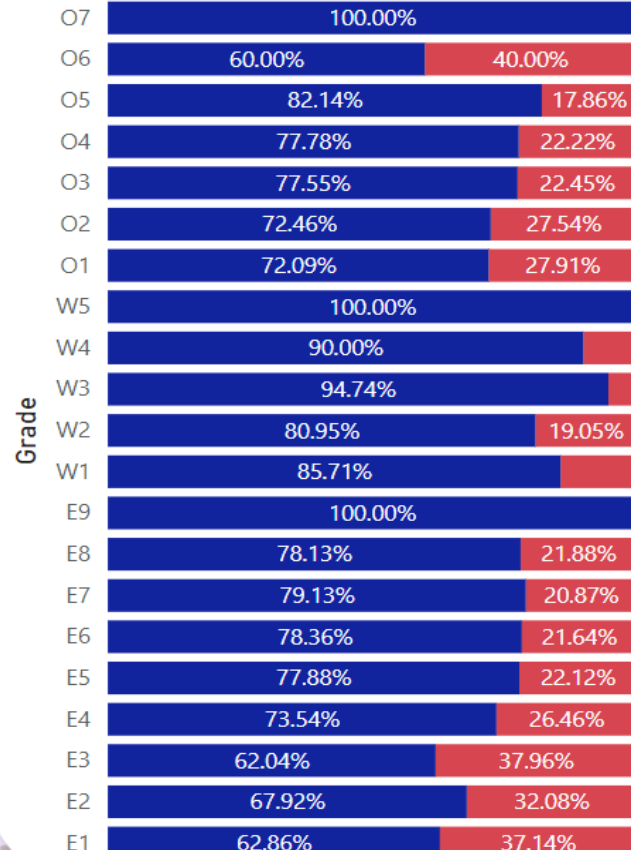

Nevada National Guard - Rank and Ethnicity

Refreshed as of: 1/18/2024

Race/Ethnicity Rollup

Race by Enlistment Type

Race by Grade

Rank and Gender

Gender by Enlistment Type

Air Guard by Grade and Race

Refreshed as of: 1/18/2024

Race/Ethnicity Rollup

Race by Enlistment Type

Race by Grade

Rank and Gender

Gender by Enlistment Type

Air Guard - Rank and Gender

Army Guard - Rank and Gender

Total NVNG - Rank and Gender

● Male ● Female

Nevada National Guard - Overall Demographics

Race/Ethnicity Rollup

Race by Enlistment Type

Race by Grade

Rank and Gender

Gender by Enlistment Type