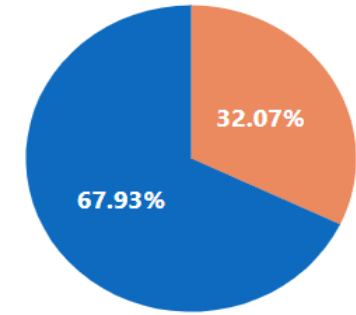

Ethnicity

● Hispanic ● Non-Hispanic

Ethnicity	Total Army Guard
Hispanic	1,054
Non-Hispanic	2,233
Total	3,287

NVNG Overall

Army

Air