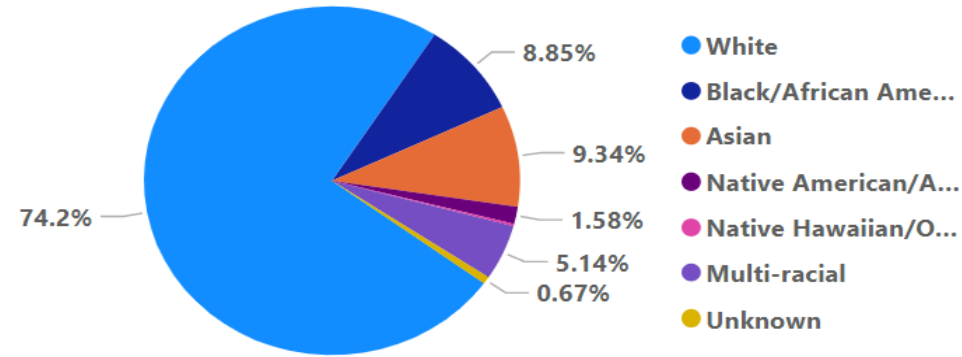

Race

Race	Total Army Guard
White	2,439
Black/African American	291
Asian	307
Native American/Alaskan Native	52
Native Hawaiian/Other Pacific	7
Total	3,287