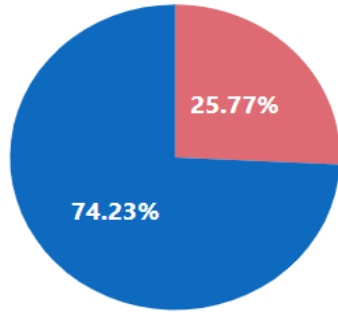

Gender

● Female ● Male

Gender	Total NVNG
Female	1,150
Male	3,279
Total	4,429

Race

Race	Total NVNG
White	3,371
Black/African American	338
Asian	354
Native American/Alaskan Native	60
Native Hawaiian/Other Pacific Islander	27
Total	4,429

Race/Ethnicity Rollup

Race by Enlistment Type

Race by Grade

Rank and Gender

Gender by Enlistment Type

Gender

● Army Females ● Army Males

Gender	Total Army Guard
Female	847
Male	2,440
Total	3,287