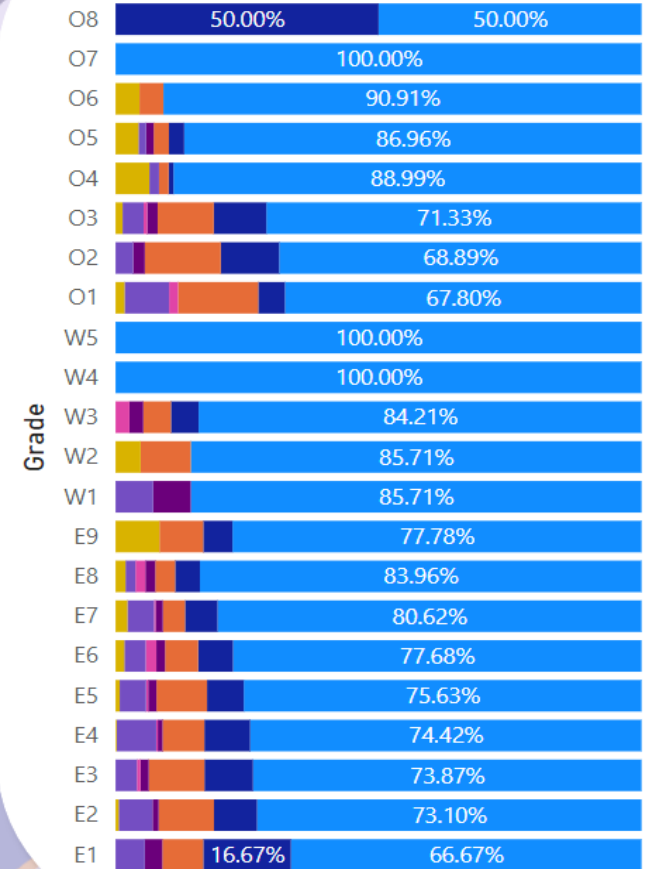

NVNG by Grade and Race

● White ● Black/African American ● Asian ● Native American/Alaskan Native ● Native Hawaiian/Other Pacific Islander ● Multi-racial ● Unknown