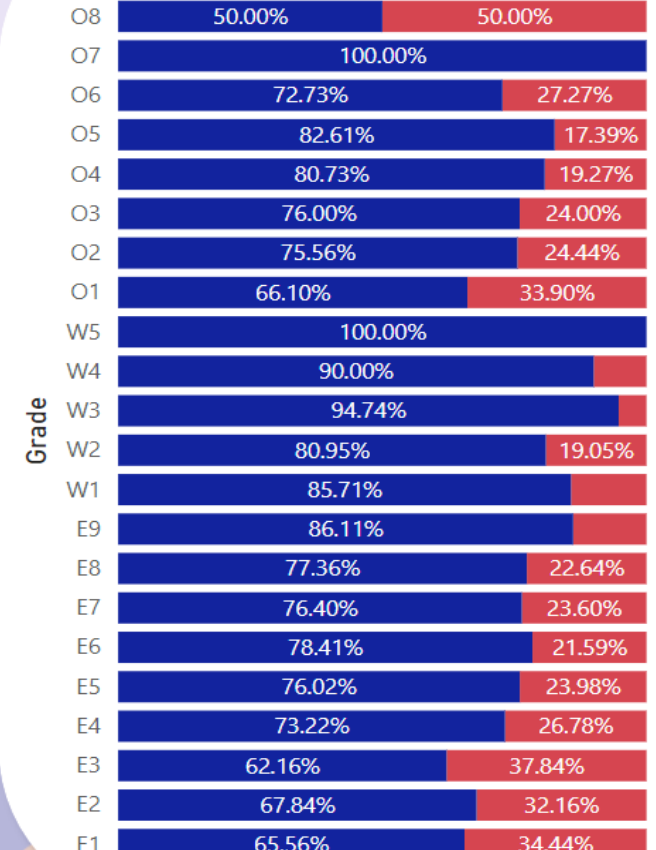

Nevada National Guard - Rank and Ethnicity

Refreshed as of: 1/18/2024

Race/Ethnicity Rollup

Race by Enlistment Type

Race by Grade

Rank and Gender

Gender by Enlistment Type

Air Guard by Grade and Race

Refreshed as of: 1/18/2024

Race/Ethnicity Rollup

Race by Enlistment Type

Race by Grade

Rank and Gender

Gender by Enlistment Type

Air Guard - Rank and Gender

Army Guard - Rank and Gender

Total NVNG - Rank and Gender

● Male ● Female

Nevada National Guard - Overall Demographics

Race/Ethnicity Rollup

Race by Enlistment Type

Race by Grade

Rank and Gender

Gender by Enlistment Type